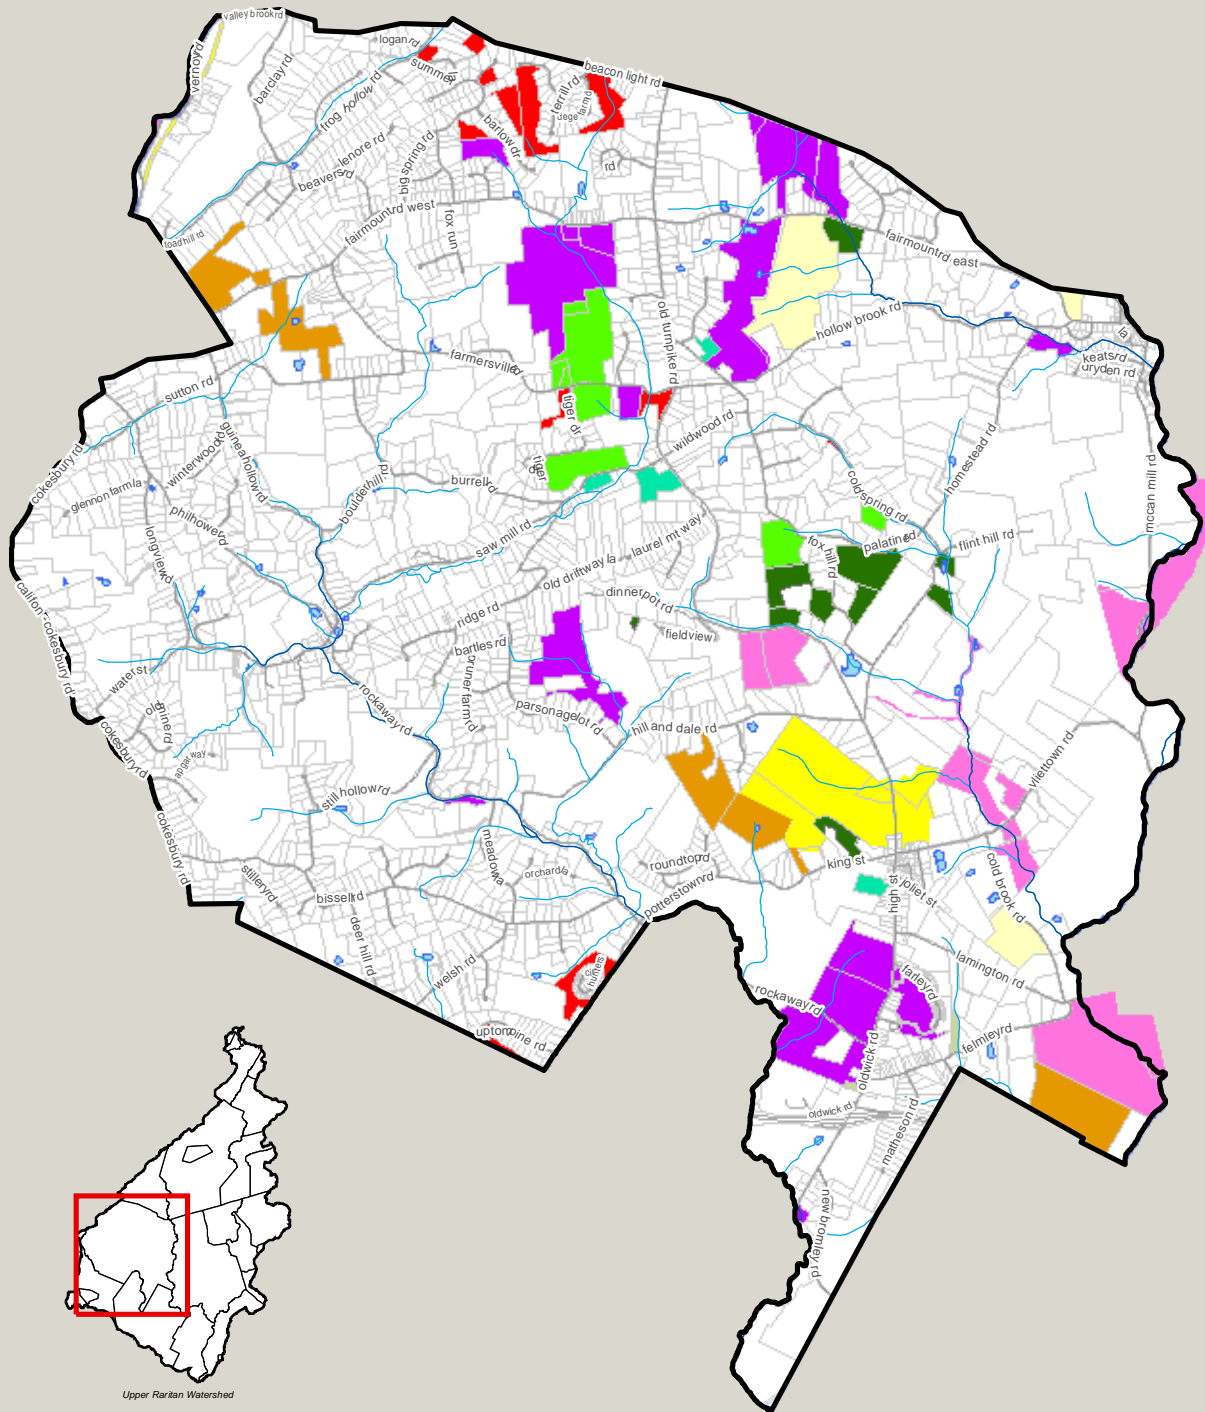

Tewksbury Preserved Open Space

Open Space for Tewksbury Twp.

Jurisdiction	Acreeage
URWA Open Space	177.66
NJCF Open Space	554.45
Tewksbury Land Trust	214.74
Preserved Farmland	617.43
Board Of Education	48.08
County	336.06
Municipal	854.4
Other Non-Profit	10.67
Private	177.08
Total	2,990.57

Upper Raritan Watershed Association
GIS Department
2121 Larger Cross Rd
Bedminster, NJ 07921
www.urwa.org

Tewksbury is 20,328 Acres
9-18-2006

Source:

Parcels (2005) - Hunterdon County
URWA Open Space (2006) - Upper Raritan Watershed Association (URWA)
Open Space (2003) - Hunterdon County
NJCF Open Space (2005) - New Jersey Conservation Foundation (NJCF)
Tewksbury Land Trust Open Space (2006) - Upper Raritan Watershed Association (URWA)
in conjunction with Tewksbury Land Trust
Preserved Farmland (2006) - Upper Raritan Watershed Association (URWA)
in conjunction with NJDEP

URWA - Upper Raritan Watershed Association
NJCF - New Jersey Conservation Foundation
TLT - Tewksbury Land Trust

0 3,500 7,000 Feet